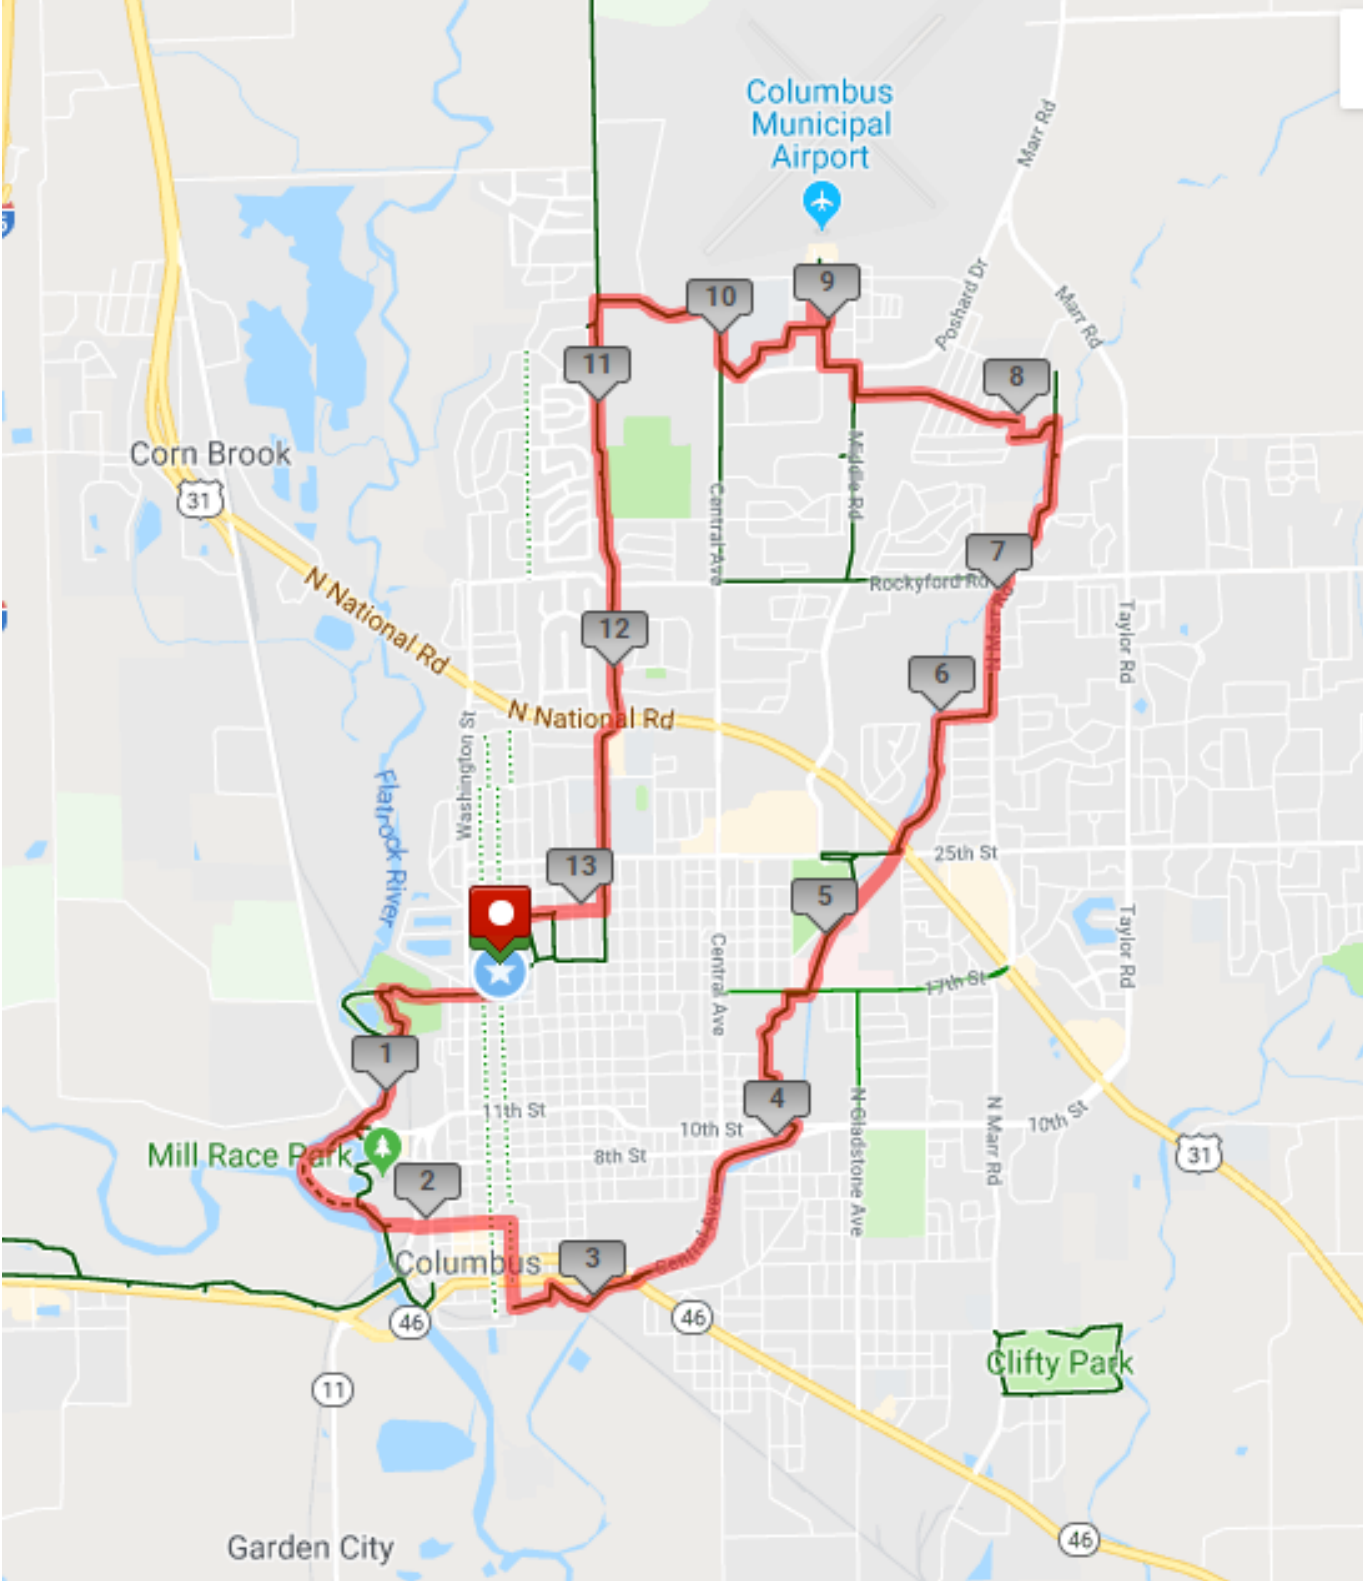

20K

The Columbus Park Foundation

Left	Turn left (south) onto Lafayette Ave	
Right	Turn right onto 17th St	
	Cross Washington St and continue on 17th St	
	Continue onto Columbus People Trail in Noblitt Park	0.28
	Follow Columbus People Trail to Mill Race Park	
Right	Turn right onto Carl Miske Dr	1.33
	Follow Carl Miske Dr to the Mill Race Park parking lot!	
	Head east on Carl Miske Dr toward Lindsey St	
	Continue onto 5th St	1.91
Right	Turn right onto Lafayette Ave	2.26
Left	Cross 2nd St Destination will be on the left	
	Continue onto Columbus People Trail	2.58
	Continue onto temporary trail through Greenbelt Golf Course	3.5
	Follow Columbus People Trail to Lincoln Park	
	Cross the Newbern Bridge and stay on the People Trail	5.25
	Follow Columbus People Trail to Everroad Park	6
Left	Turn left onto Columbus People Trail along Marr Rd	6.18
	Follow Columbus People Trail to Rocky Ford Rd	
	Cross Rocky Ford Rd and continue on the Columbus People Trail	7
	Follow the Columbus People Trail to Northbrook Park	
Right	Turn right onto Clairmont Dr	7.75
Left	Slight left onto the Columbus People Trail	7.83
	Continue on the Columbus People Trail	8.18
Right	Turn right onto Ray Boll Blvd	8.76
Left	Follow the Columbus People Trail and cross Grissom Street	8.82
	SAG stop at Columbus Airport. Follow People Trail back to Grissom Ave	9
	Turn Right on People Trail at Grissom Ave and follow towards Central Ave	
Right	Slight right on People Trail at Central Ave	9.4
Left	Turn left (south) onto People Trail on Central Ave towards Parkside Dr	9.5
Right	Turn right onto Parkside Dr	
Left	Turn left onto Westenedge Dr	
	Continue on Westenedge Dr towards N National Rd	
	Cross N National Rd and continue onto Home Ave	11.7
	Cross 25th St and stay on Home Ave	
Right	Turn right onto 22nd St	12.3
	Head west on 22nd St toward California St	12.4
	Continue west on 22nd St toward Lafayette Ave	
Left	Turn left onto Lafayette Ave	12.7
Left	Turn left into the Donner Park shelterhouse parking lot!	12.8