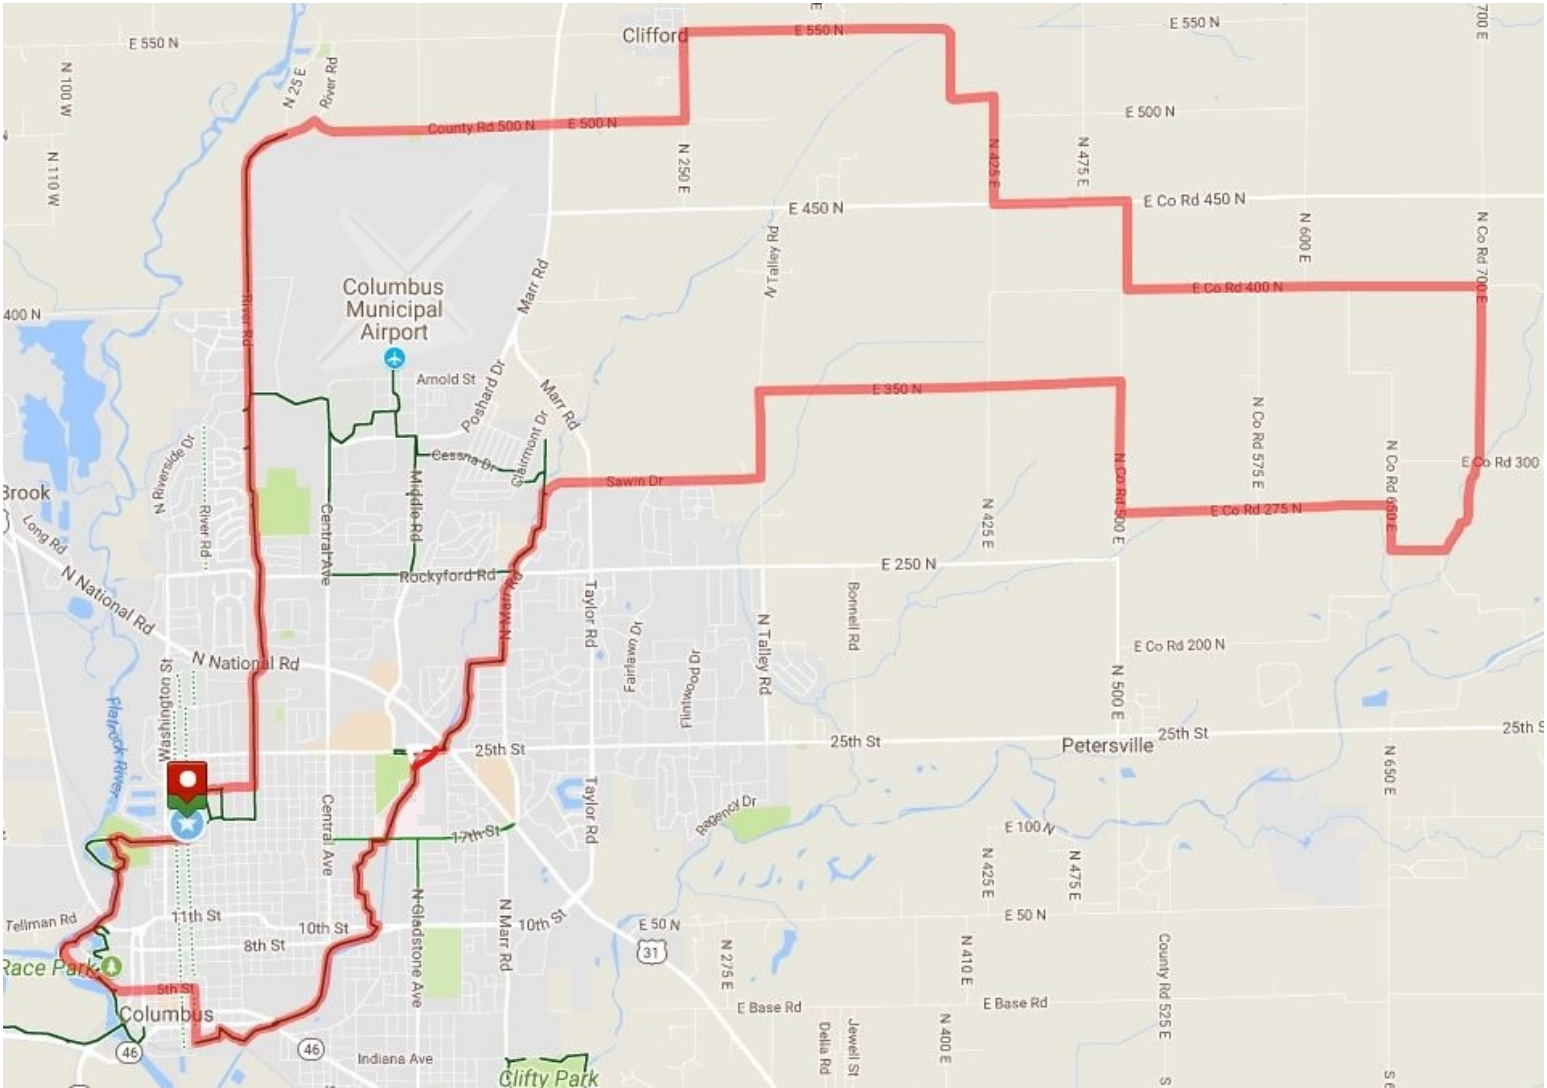

50K

Left	Turn left (south) onto Lafayette Ave	
Right	Turn right onto 17th St	0.09
	Cross Washington St and continue on 17th St	0.25
	Continue onto Columbus People Trail in Noblitt Park	0.52
	Follow Columbus People Trail to Mill Race Park	
Right	Turn right onto Carl Miske Dr	1.33
	Head east on Carl Miske Dr toward Lindsey St	
	Continue onto 5th St	1.91
Right	Turn right onto Lafayette Ave	2.26
Left	Cross 2nd St Destination will be on the left	
	Continue onto Columbus People Trail	2.58