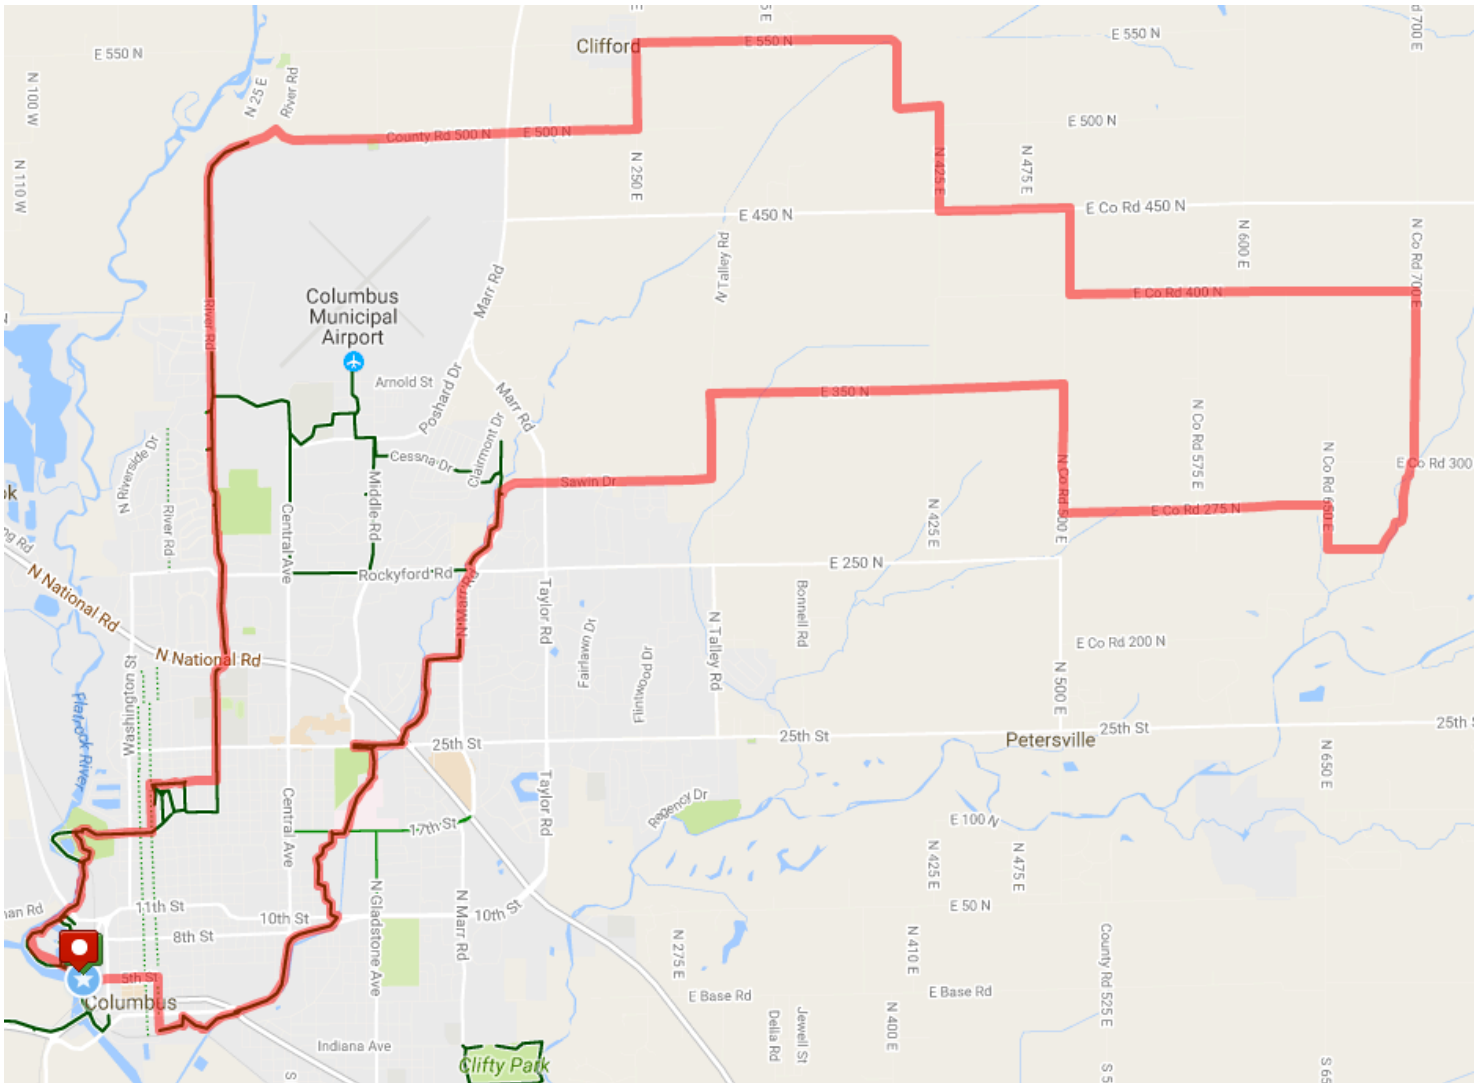

50K

	Head east on Carl Miske Dr toward Lindsey St	0
	Continue onto 5th St	0.09
Right	Turn right onto Lafayette Ave	0.44
Left	Cross 2nd St Destination will be on the left	1
	Continue onto Columbus People Trail	1.35
	Follow Columbus People Trail to Lincoln Park	
	Cross 25th St at Herman Darlage Dr	4.04
Right	Turn right onto sidewalk at 25th St	
Left	Turn left onto Columbus People Trail	4.06
	Follow Columbus People Trail to Everroad Park	