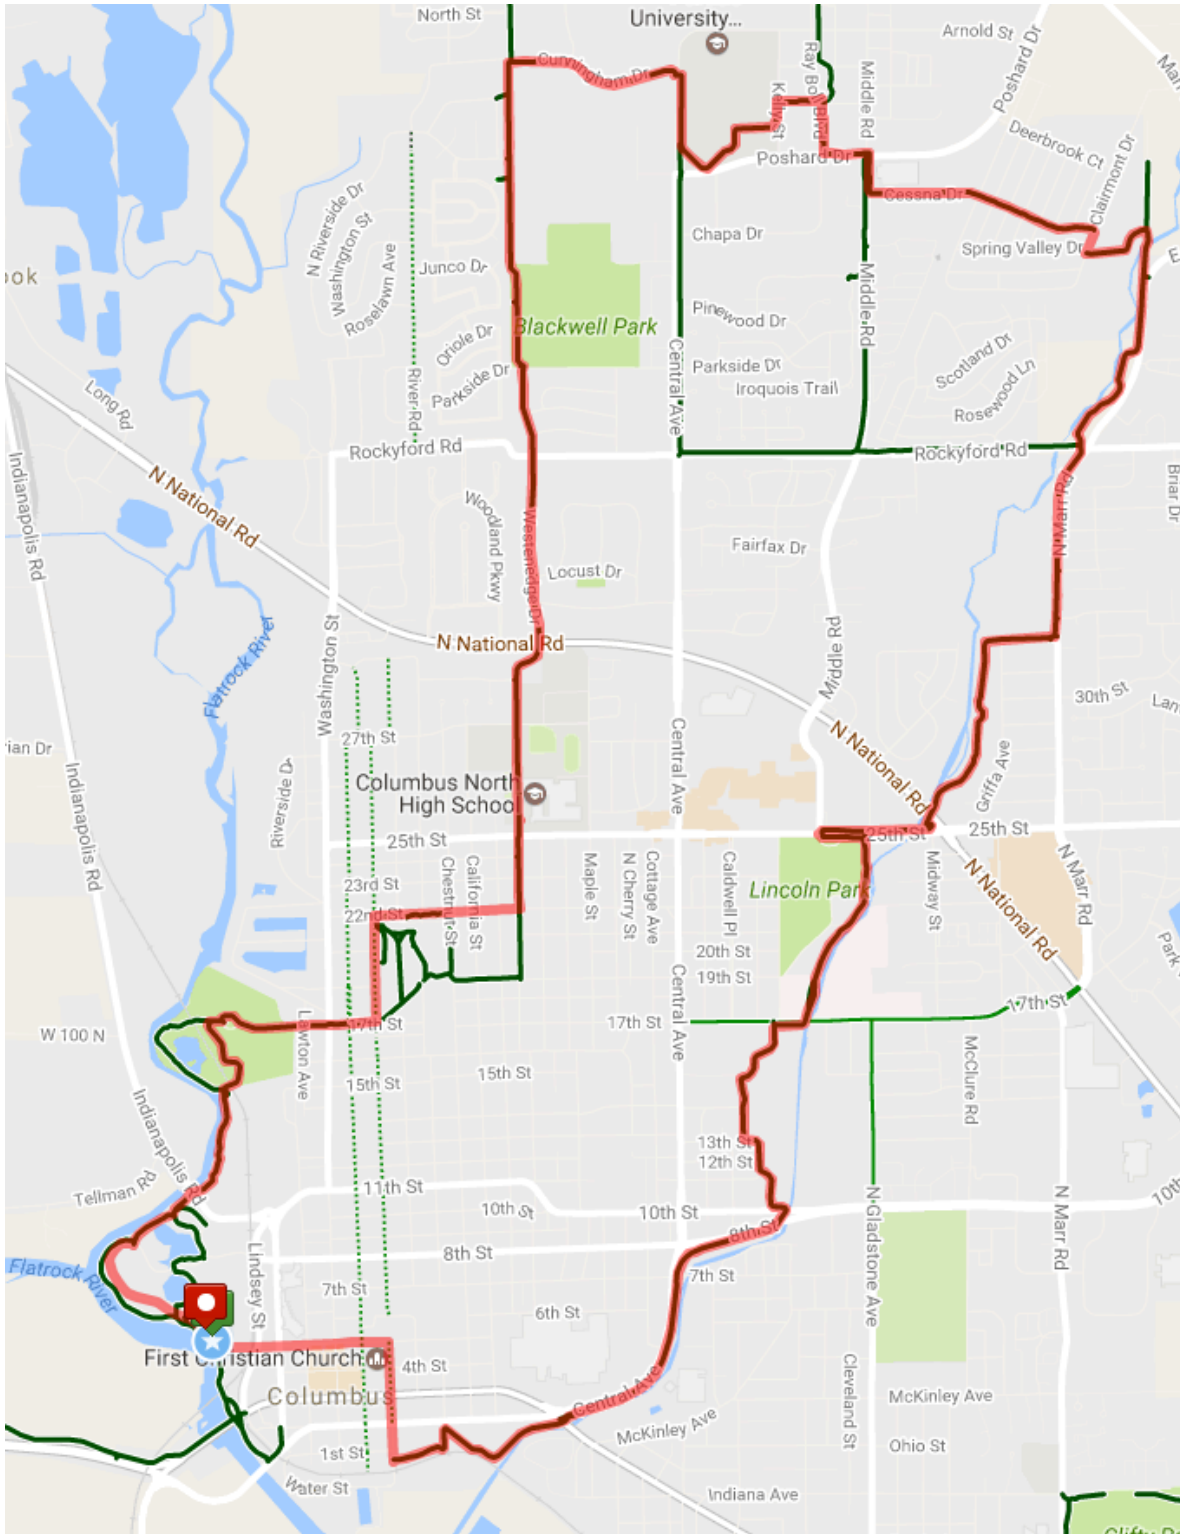

20K

The Columbus Park Foundation

Department of
PARKS & REC
Columbus, IN

| | | |
|-------|--|------|
| | Head east on Carl Miske Dr toward Lindsey St | 0 |
| | Continue onto 5th St | 0.09 |
| Right | Turn right onto Lafayette Ave | 0.44 |
| Left | Cross 2nd St Destination will be on the left | 1 |
| | Continue onto Columbus People Trail | 1.35 |
| | Follow Columbus People Trail to Lincoln Park | |
| | Cross 25th St at Herman Darlage Dr | 4.04 |
| Right | Turn right onto sidewalk at 25th St | |
| Left | Turn left onto Columbus People Trail | 4.06 |
| | Follow Columbus People Trail to Everroad Park | |
| Left | Turn left onto Columbus People Trail allow Marr Rd | 6.18 |
| | Follow Columbus People Trail to Rocky Ford Rd | |
| | Cross Rocky Ford Rd and continue on the Columbus People Trail | |
| | Follow the Columbus People Trail to Northbrook Park | |
| Right | Turn right onto Clairmont Dr | 6.23 |
| Left | Slight left onto the Columbus People Trail | 6.29 |
| | Continue on the Columbus People Trail | 7.02 |
| Right | Turn right onto Ray Boll Blvd | 7.23 |
| Left | Turn left on the Columbus People Trail at Grissom St | 7.28 |
| | Follow People Trail towards Central Ave | 7.4 |
| | SAG stop on People trail near Ivy Tech by Poshard Dr and Central Ave | 7.87 |
| Right | Slight right on People Trail at Central Ave | 8 |
| Left | Turn left (south) onto People Trail on Central Ave towards Parkside Dr | 8.09 |
| Right | Turn right onto Parkside Dr | 9.31 |
| Left | Turn left onto Westenedge Dr | |
| | Continue on Westenedge Dr towards N National Rd | |
| | Cross N National Rd and continue onto Home Ave | |
| | Cross 25th St and stay on Home Ave | 10.1 |
| Right | Turn right onto 22nd St | 10.8 |
| Left | Turn left onto Lafayette Ave | 11.2 |
| Right | Turn right onto 16th St | |
| | Cross Washington St and continue on 16th St | |
| Right | Turn right onto Lawton Ave | |
| Left | Turn left at 17th St | |
| | Continue onto Columbus People Trail in Noblitt Park | |
| | Follow Columbus People Trail to Mill Race Park | |
| Right | Turn right onto Carl Miske Dr | 12.7 |
| | Follow Carl Miske Dr to the Mill Race Park parking lot! | 13.1 |